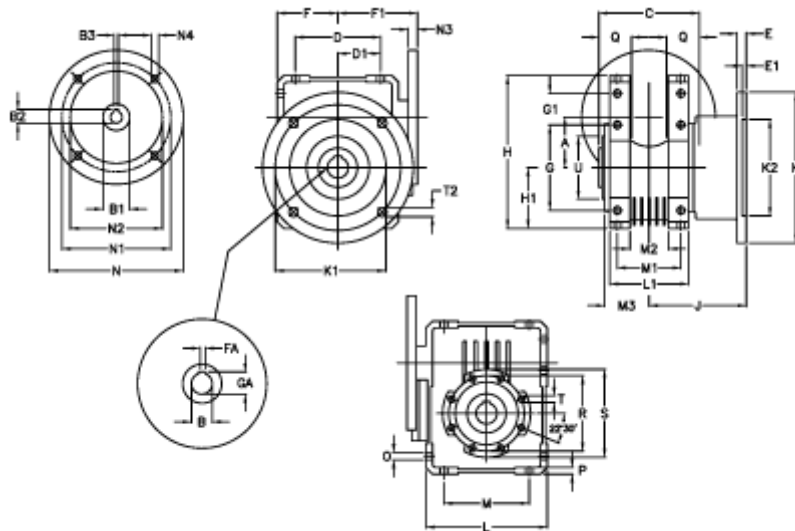

Article number: 392207500743516

Description: Worm Gear with Torque Limiter
W75 L1-UF-7-P90B5

Measures

A = 75.00	E = 12	H = 220.5	M = 126	N4 = 11,5	U = 90
B = 30	E1 = 5	H1 = 87.0	M1 = 82	O = 10.5	
B1 E7 = 24	F = 87	J = 111.0	M2 = 44	P = 9	
B2 = 27.3	F1 = 112	K = 200	M3 = 59	Q = 40	
B3 H9 = 8	FA = 8	K1 = 165	N = 200	R = 110	
C = 127	G = 126	K2 = 130	N1 = 165	S = 125	
D = 109.5	G1 = 46.5	L = 174	N2 = 130	T = M8x14	
D1 = 46.5	GA = 33.3	L1 = 104	N3 = 12.0	T2 = 12.5	